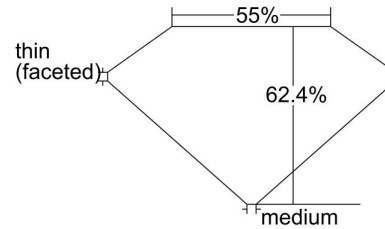

**GIA NATURAL DIAMOND GRADING REPORT**

 February 15, 2019  
 GIA Report Number ..... 6204063709  
 Shape and Cutting Style ..... Circular Brilliant  
 Measurements ..... 6.94 - 7.11 x 4.38 mm

**GRADING RESULTS**

 Carat Weight ..... 1.35 carat  
 Color Grade ..... N  
 Clarity Grade ..... VVS2

**ADDITIONAL GRADING INFORMATION**

 Polish ..... Good  
 Symmetry ..... Good  
 Fluorescence ..... None

**PROPORTIONS**

Profile not to actual proportions

**CLARITY CHARACTERISTICS**

**KEY TO SYMBOLS\***

-  Feather
-  Natural
-  Extra Facet

\* Red symbols denote internal characteristics (inclusions). Green or black symbols denote external characteristics (blemishes). Diagram is an approximate representation of the diamond, and symbols shown indicate type, position, and approximate size of clarity characteristics. All clarity characteristics may not be shown. Details of finish are not shown.