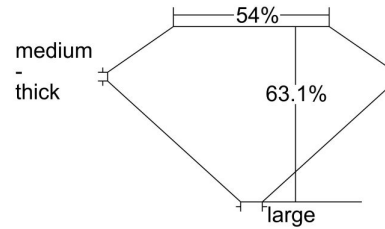

GIA NATURAL DIAMOND GRADING REPORT

 February 22, 2021
 GIA Report Number 2215486724
 Shape and Cutting Style Circular Brilliant
 Measurements 6.37 - 6.40 x 4.03 mm

GRADING RESULTS

 Carat Weight 1.08 carat
 Color Grade J
 Clarity Grade VS2

ADDITIONAL GRADING INFORMATION

 Polish Good
 Symmetry Fair
 Fluorescence None

Comments: Additional clouds are not shown. Pinpoints are not shown.

PROPORTIONS

Profile not to actual proportions

CLARITY CHARACTERISTICS

KEY TO SYMBOLS*

-  Feather
-  Cloud
-  Needle
-  Extra Facet

* Red symbols denote internal characteristics (inclusions). Green or black symbols denote external characteristics (blemishes). Diagram is an approximate representation of the diamond, and symbols shown indicate type, position, and approximate size of clarity characteristics. All clarity characteristics may not be shown. Details of finish are not shown.