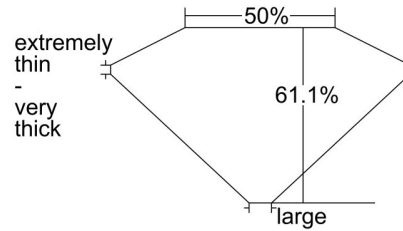

GIA NATURAL DIAMOND GRADING REPORT

May 14, 2021
 GIA Report Number 2211660336
 Shape and Cutting Style Old European Brilliant
 Measurements 8.31 - 8.73 x 5.20 mm

GRADING RESULTS

Carat Weight 2.39 carat
 Color Grade M
 Clarity Grade VS2

ADDITIONAL GRADING INFORMATION

Polish Good
 Symmetry Fair
 Fluorescence None

Comments: Clouds are not shown. Additional pinpoints are not shown.

PROPORTIONS

Profile not to actual proportions

CLARITY CHARACTERISTICS

KEY TO SYMBOLS*

- ▲ Chip
- Crystal
- ◀ Indented Natural
- Pinpoint

* Red symbols denote internal characteristics (inclusions). Green or black symbols denote external characteristics (blemishes). Diagram is an approximate representation of the diamond, and symbols shown indicate type, position, and approximate size of clarity characteristics. All clarity characteristics may not be shown. Details of finish are not shown.