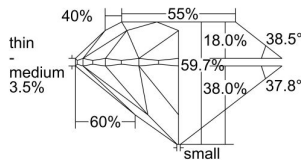

GIA®

FACSIMILE

GIA REPORT 2215629849

Verify this report at GIA.edu

GIA NATURAL DIAMOND DOSSIER®

April 23, 2021
GIA Report Number 2215629849
Shape and Cutting Style ..... Round Brilliant
Measurements ..... 5.68 - 5.92 x 3.46 mm

GRADING RESULTS

Carat Weight ..... 0.75 carat
Color Grade ..... H
Clarity Grade SI2
Cut Grade ..... Fair

ADDITIONAL GRADING INFORMATION

Polish ..... Good
Symmetry ..... Fair
Fluorescence ..... Medium Blue
Clarity Characteristics ..... Cavity, Crystal
Inscription(s): GIA 2215629849

PROPORTIONS

Profile to actual proportions

GRADING SCALES

GIA COLOR SCALE

COLORLESS	D
	E
	F
	G
	H
	I
	J
NEAR COLORLESS	K
	L
	M
	N
	O
	P
	Q
	R
	S
	T
	U
	V
	W
	X
	Y
LIGHT	Z

GIA CLARITY SCALE

FLAWLESS	VERY VERY SLIGHTLY INCLUDED	VVS₁	VVS₂	VS₁	VS₂	SI₁	SI₂	I₁	I₂	I₃	
											INTERNALLY FLAWLESS

GIA CUT SCALE

EXCELLENT
VERY GOOD
GOOD
FAIR
POOR