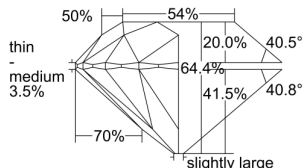

GIA®

FACSIMILE

GIA REPORT 2215860499

Verify this report at GIA.edu

GIA NATURAL DIAMOND DOSSIER®

July 09, 2021
GIA Report Number 2215860499
Shape and Cutting Style ..... Round Brilliant
Measurements ..... 5.52 - 5.60 x 3.58 mm

GRADING RESULTS

Carat Weight ..... 0.71 carat
Color Grade ..... E
Clarity Grade VS2
Cut Grade ..... Fair

ADDITIONAL GRADING INFORMATION

Polish ..... Good
Symmetry ..... Good
Fluorescence ..... None
Clarity Characteristics ..... Crystal
Inscription(s): GIA 2215860499

PROPORTIONS

Profile to actual proportions

GRADING SCALES

GIA COLOR SCALE	GIA CLARITY SCALE	GIA CUT SCALE	
D	FLAWLESS	EXCELLENT	
E	INTERNALLY FLAWLESS		
F		VVS₁	VERY GOOD
G	VVS₂		
H	VS₁	GOOD	
I	VS₂		
J	SI₁	FAIR	
K	SI₂		
L	I₁	POOR	
M	I₂		
N	I₃		
O			
P			
Q			
R			
S			
T			
U			
V			
W			
X			
Y			
Z