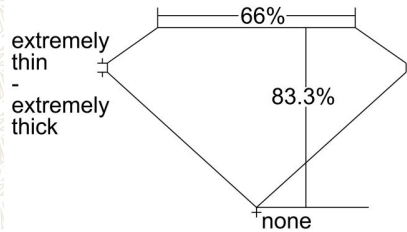

GIA NATURAL COLORED DIAMOND REPORT

November 03, 2021  
 Report Type ..... Grading Report  
 GIA Report Number ..... 2225098701  
 Shape and Cutting Style ..... Square Modified Brilliant  
 Measurements ..... 8.13 x 8.05 x 6.71 mm

Carat Weight ..... 4.02 carat  
 Color Grade ..... Fancy Dark Yellowish Brown  
 Color Origin ..... Natural  
 Color Distribution ..... Even  
 Clarity Grade ..... SI2  
 Proportions:

Profile not to actual proportions

GIA CLARITY SCALE

FLAWLESS
INTERNALLY FLAWLESS
VVS <sub>1</sub>
VVS <sub>2</sub>
VS <sub>1</sub>
VS <sub>2</sub>
SI <sub>1</sub>
SI <sub>2</sub>
I <sub>1</sub>
I <sub>2</sub>
I <sub>3</sub>

CLARITY CHARACTERISTICS