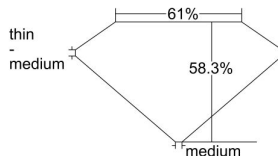

GIA®

FACSIMILE

GIA REPORT 5192574310

Verify this report at gia.edu

GIA DIAMOND DOSSIER®

August 07, 2018
GIA Report Number 5192574310
Shape and Cutting Style ..... Circular Brilliant
Measurements ..... 4.86 - 4.96 x 2.86 mm

GRADING RESULTS

Carat Weight ..... 0.43 carat
Color Grade ..... F
Clarity Grade S11

ADDITIONAL GRADING INFORMATION

Polish ..... Good
Symmetry ..... Fair
Fluorescence ..... None
Clarity Characteristics..... Cloud, Crystal, Feather
Inscription(s): GIA 5192574310

PROPORTIONS

Profile not to actual proportions

GRADING SCALES

GIA COLOR SCALE		GIA CLARITY SCALE			
COLORLESS	D	VERY VERY SLIGHTLY INCLUDED	FLAWLESS		
	E		INTERNALLY FLAWLESS		
	F	VERY SLIGHTLY INCLUDED	VVS₁		
	G		VVS₂		
	H		VS₁		
	NEAR COLORLESS	I	SLIGHTLY INCLUDED	VS₂	
		J		S1₁	
		FAINT	K	INCLUDED	S1₂
			L		I₁
			M		I₂
VERY LIGHT	N	LIGHT	I₃		
	O				
	P				
	Q				
	R