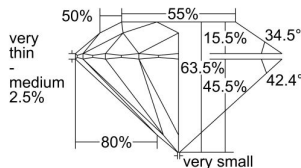

GIA®

FACSIMILE

GIA REPORT 5212968212

Verify this report at GIA.edu

GIA NATURAL DIAMOND DOSSIER®

August 23, 2021
GIA Report Number 5212968212
Shape and Cutting Style ..... Round Brilliant
Measurements ..... 5.72 - 5.76 x 3.65 mm

GRADING RESULTS

Carat Weight ..... 0.71 carat
Color Grade ..... H
Clarity Grade VS1
Cut Grade ..... Very Good

ADDITIONAL GRADING INFORMATION

Polish ..... Good
Symmetry ..... Very Good
Fluorescence ..... None
Clarity Characteristics..... Crystal, Pinpoint
Inscription(s): GIA 5212968212

PROPORTIONS

Profile to actual proportions

GRADING SCALES

GIA COLOR SCALE

COLOURLESS	D
	E
	F
	G
	H
	I
	J
NEAR COLOURLESS	K
	L
FAIN	M
	N
	O
	P
	Q
	R
	S
	T
	U
	V
	W
	X
	Y
LIGHT	Z

GIA CLARITY SCALE

FLAWLESS	VERY VERY SLIGHTLY INCLUDED	VVS₁	
			VVS₂
INTERNALLY FLAWLESS	VERY SLIGHTLY INCLUDED	VS₁	
		VS₂	
SLIGHTLY INCLUDED	SLIGHTLY INCLUDED	SI₁	
		SI₂	
INCLUDED	INCLUDED	I₁	
		I₂	
		I₃	

GIA CUT SCALE

EXCELLENT	VERY GOOD	GOOD	FAIR	POOR