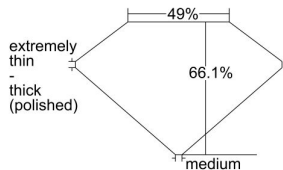

GIA®

FACSIMILE

GIA REPORT 6207300994

Verify this report at GIA.edu

GIA NATURAL DIAMOND DOSSIER®

May 14, 2019
GIA Report Number 6207300994
Shape and Cutting Style ..... Circular Brilliant
Measurements ..... 5.66 - 5.82 x 3.80 mm

GRADING RESULTS

Carat Weight ..... 0.79 carat
Color Grade ..... E
Clarity Grade VS2

ADDITIONAL GRADING INFORMATION

Polish ..... Very Good
Symmetry ..... Fair
Fluorescence ..... None
Clarity Characteristics ..... Crystal, Cloud
Inscription(s): GIA 6207300994

PROPORTIONS

Profile not to actual proportions

GRADING SCALES

GIA COLOR SCALE		GIA CLARITY SCALE			
COLORLESS	D	VERY VERY SLIGHTLY INCLUDED	FLAWLESS		
	E		INTERNALLY FLAWLESS		
	F		VVS₁		
	G		VVS₂		
	NEAR COLORLESS	H	VERY SLIGHTLY INCLUDED	VS₁	
		I		VS₂	
		FAINT	J	SLIGHTLY INCLUDED	S₁
			K		S₂
	L		I₁		
	VERTICALLY LIGHT		M	INCLUDED	I₂
N			I₃		
O					
P					
Q					
R					
LIGHT	S				
	T				
	U				
	V				
	W				
	X				
Y					
Z